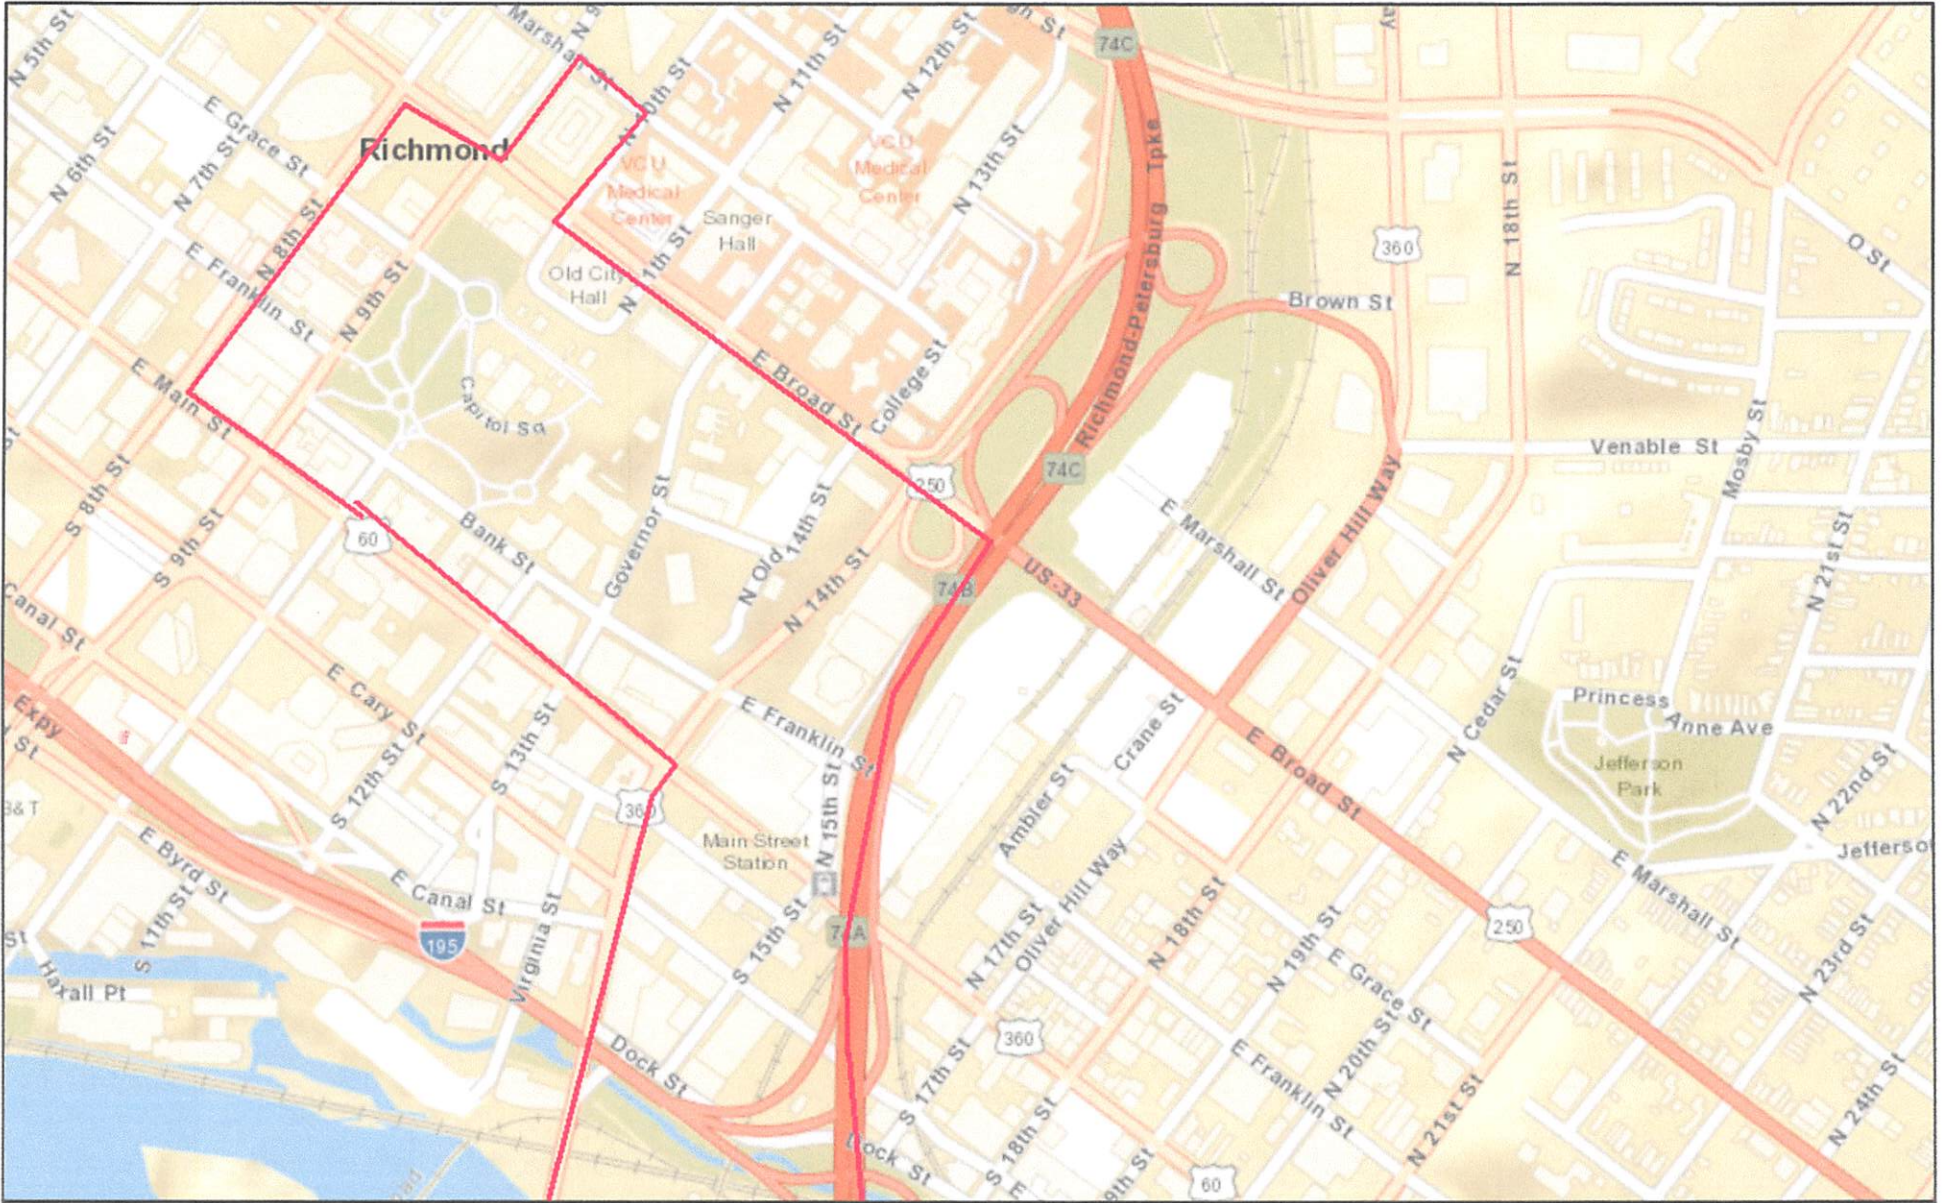

RICHMOND EXPRESS

Petersburg Area Transit Richmond Express Schedule (Mon-Fri)

Depart Petersburg Station	McGuire Hospital	13th & Main St.	9th & Main St.	7th & Main St.	9th & Marshall	11th & Broad St.	12th & Broad St.	Arrive @ Petersburg Station
12:15p	12:45	1:00	1:04	1:06	1:08	1:10	1:12	1:45

Petersburg Area Transit Richmond Express Schedule (Saturday)

Depart Petersburg Station	18th & Main St.	13th & Main St.	9th & Main St.	7th & Main St.	9th & Marshall	11th & Broad St.	12th & Broad St.	Arrive @ Petersburg Station
10:15a	10:40	10:45	10:49	10:51	10:53	10:55	10:57	11:15
3:15p	3:40	3:45	3:49	3:51	3:53	3:55	3:57	4:15

Richmond Express turn by turn

- **Leaving Petersburg Station**
- **Left turn Wythe Street**
- **Left turn 95 N Expressway**
- **Right turn Bells Road Exit**
- **Right turn Commerce Road.**
- **Left turn Bells Road**
- **Right turn E. Belt Boulevard**
- **Right turn Broad Rock Boulevard**
- **Right turn South Drive (McQuires Hospital)**
- **Right turn Broad Rock Boulevard**
- **Right turn Hull Street**
- **Left turn Main Street**
- **Right turn 7th Street**
- **Right turn Broad Street**
- **Left turn 9th Street**
- **Right turn Marshall Street**
- **Right turn 10th Street**
- **Left turn Broad Street**
- **Right turn 95 S Expressway.**
- **Right turn Exit 52 Washington St.**
- **Left turn Petersburg Station**

RICHMOND EXPRESS

June 30, 2017

Sources: Esri, HERE, DeLorme, USGS, Intermap, INCREMENT P, NRCan, Esri Japan, METI, Esri China (Hong Kong), Esri Korea, Esri (Thailand),