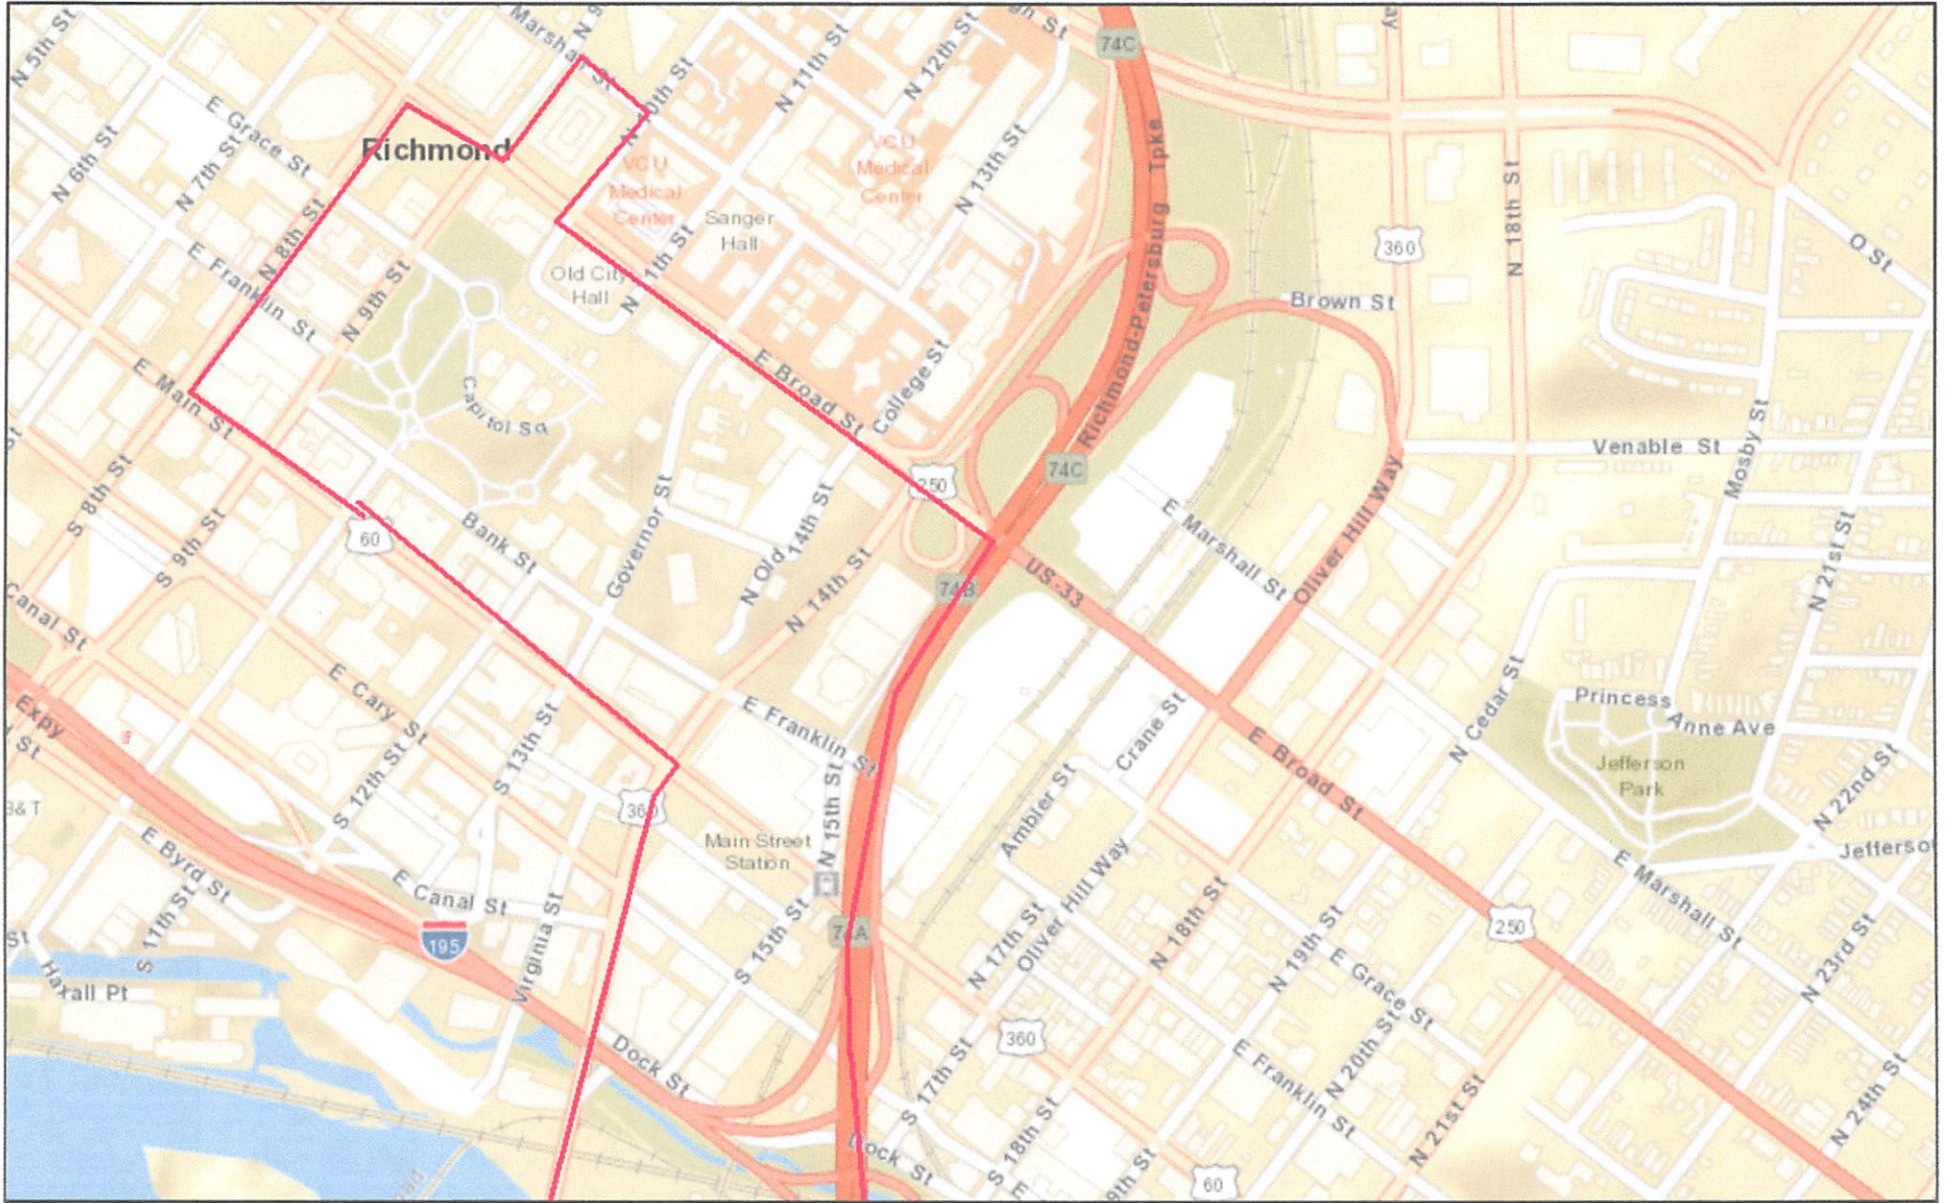

## Petersburg Area Transit Richmond Express Schedule (Mon-Fri)

Depart Petersburg Station	McGuire Hospital	13th & Main St.	9th & Main St.	7th & Main St.	9th & Marshall	11th & Broad St.	12th & Broad St.	Arrive @ Petersburg Station
12:15p	12:45	1:00	1:04	1:06	1:08	1:10	1:12	1:45

## Petersburg Area Transit Richmond Express Schedule (Saturday)

Depart Petersburg Station	18th & Main St.	13th & Main St.	9th & Main St.	7th & Main St.	9th & Marshall	11th & Broad St.	12th & Broad St.	Arrive @ Petersburg Station
10:15a	10:40	10:45	10:49	10:51	10:53	10:55	10:57	11:15
3:15p	3:40	3:45	3:49	3:51	3:53	3:55	3:57	4:15

## **Richmond Express turn by turn**

- **Leaving Petersburg Station**
- **Left turn Wythe Street**
- **Left turn 95 N Expressway**
- **Right turn Bells Road Exit**
- **Right turn Commerce Road.**
- **Left turn Bells Road**
- **Right turn E. Belt Boulevard**
- **Right turn Broad Rock Boulevard**
- **Right turn South Drive (McQuires Hospital)**
- **Right turn Broad Rock Boulevard**
- **Right turn Hull Street**
- **Left turn Main Street**
- **Right turn 7<sup>th</sup> Street**
- **Right turn Broad Street**
- **Left turn 9<sup>th</sup> Street**
- **Right turn Marshall Street**
- **Right turn 10<sup>th</sup> Street**
- **Left turn Broad Street**
- **Right turn 95 S Expressway.**
- **Right turn Exit 52 Washington St.**
- **Left turn Petersburg Station**

# RICHMOND EXPRESS

June 30, 2017

Sources: Esri, HERE, DeLorme, USGS, Intermap, INCREMENT P, NRCan, Esri Japan, METI, Esri China (Hong Kong), Esri Korea, Esri (Thailand),