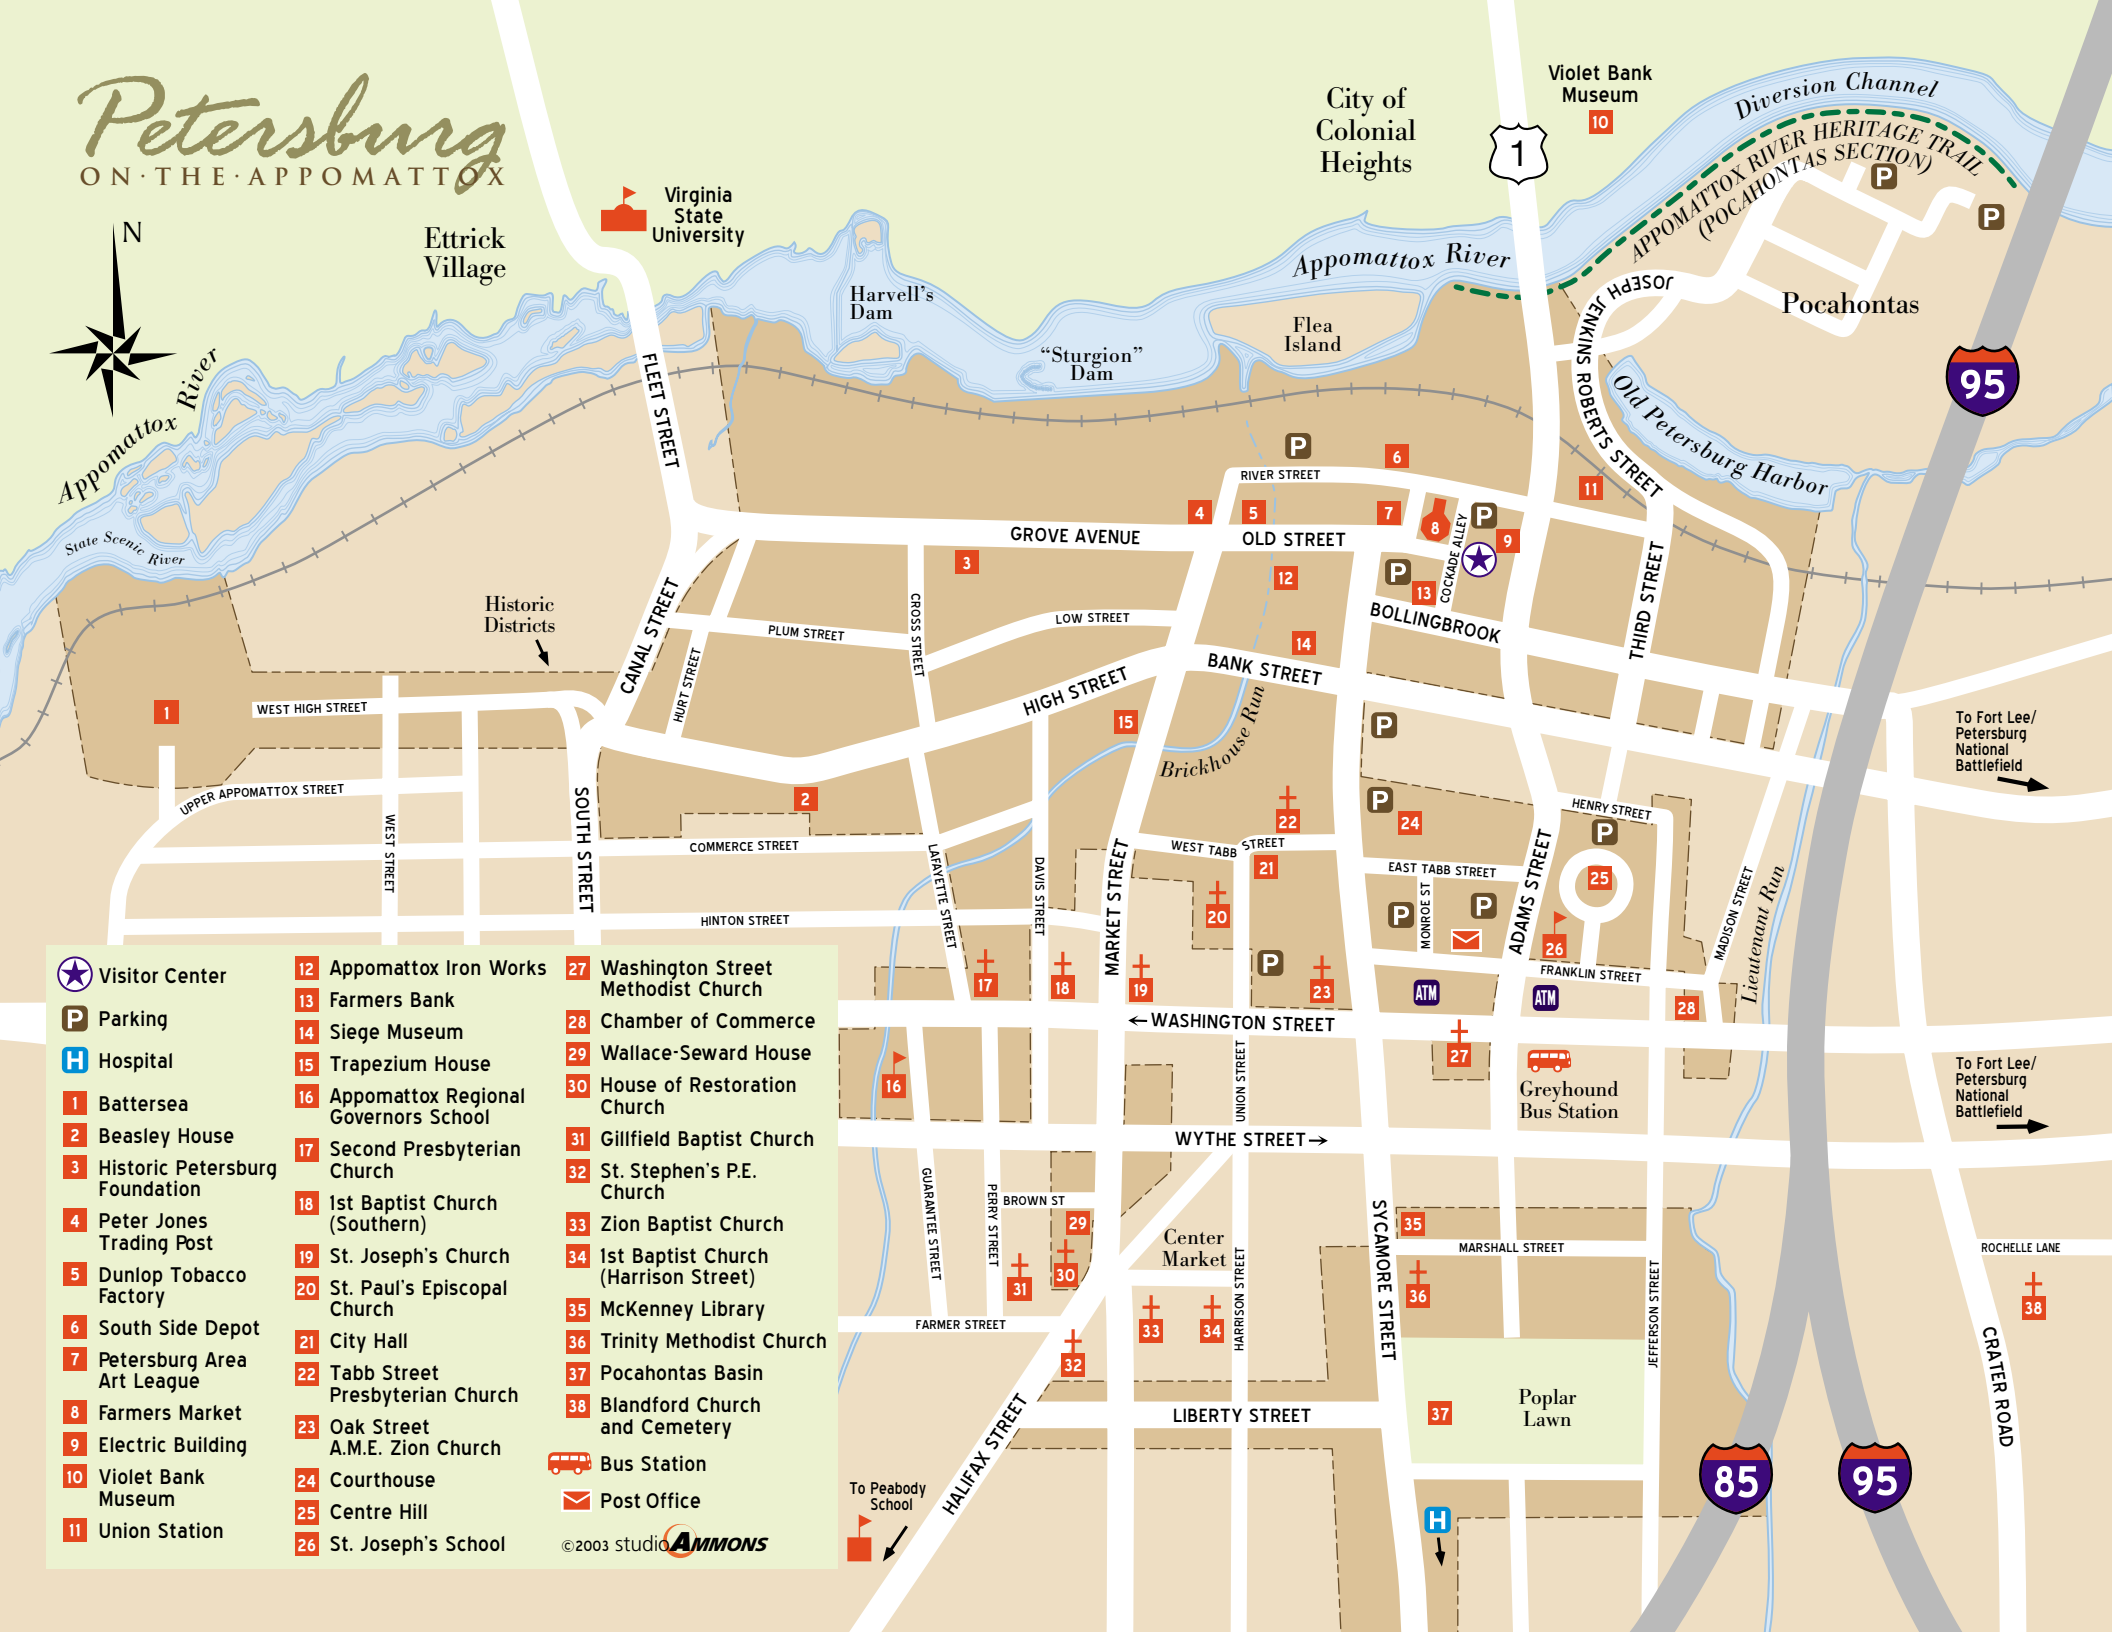

Petersburg

ON THE APPOMATTOX

Visitor Center

Parking

Hospital

Battersea

Beasley House

Historic Petersburg Foundation

Peter Jones Trading Post

Dunlop Tobacco Factory

South Side Depot

Petersburg Area Art League

Farmers Market

Electric Building

Violet Bank Museum

Union Station

Chamber of Commerce

Wallace-Seward House

House of Restoration Church

Gillfield Baptist Church

St. Stephen's P.E. Church

Zion Baptist Church

1st Baptist Church (Harrison Street)

McKenney Library

Trinity Methodist Church

Pocahontas Basin

Blandford Church and Cemetery

Bus Station

Post Office